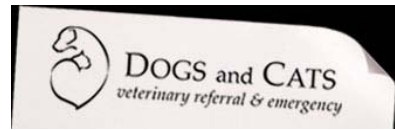

Dogs & Cats Veterinary Referral

6700 Laurel-Bowie Rd
Bowie, MD 20715
(301) 809 – 8800

www.dcvetreferral.com/